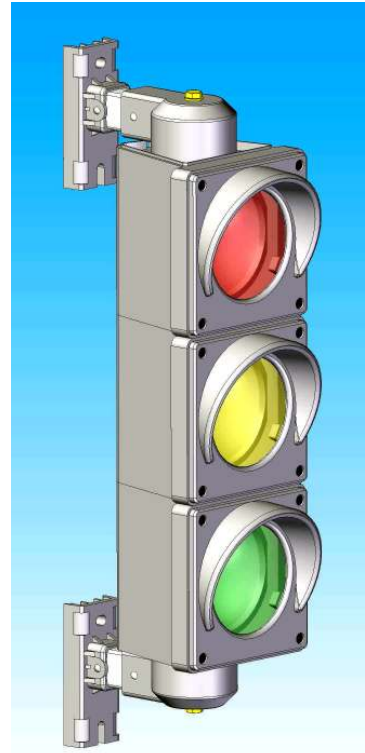

Arco Inbar New 100 mm module LED signal Heads

Features

- * Low power consumption with high light yield.
- Average life for more then 8 years.
- Available all symbol mask such as bicycle.
- No. of Leds 5 unit
- Luminous intensity- 80cd
- Power consumption -6w
- Voltage- 176-220vac
- Optical – honey comb lens
- Could be mounted directly on the poles.
- * Mounting brackets made of nylon or aluminum.

Description

Arco Inbar 100 mm Signal heads offer optimal visibility in all weather conditions. They are lightweight and minimal maintenance. Arco Inbar 100 mm Signal Heads are high-quality, durable and reliable - the product of a continuous development process. The original head body is made of impact-resistant, UV-stabilized and flame-retardant polycarbonate. The components can be disassembled easily for simple maintenance.

Advantage

Arco Inbar 100 mm Signal Heads is modular. It is also suitable as a weatherproof enclosure for many different use;

- **Parking area**
- **Disco clubs**
- **Entrance gates**

Arco Inbar Industries LTD.